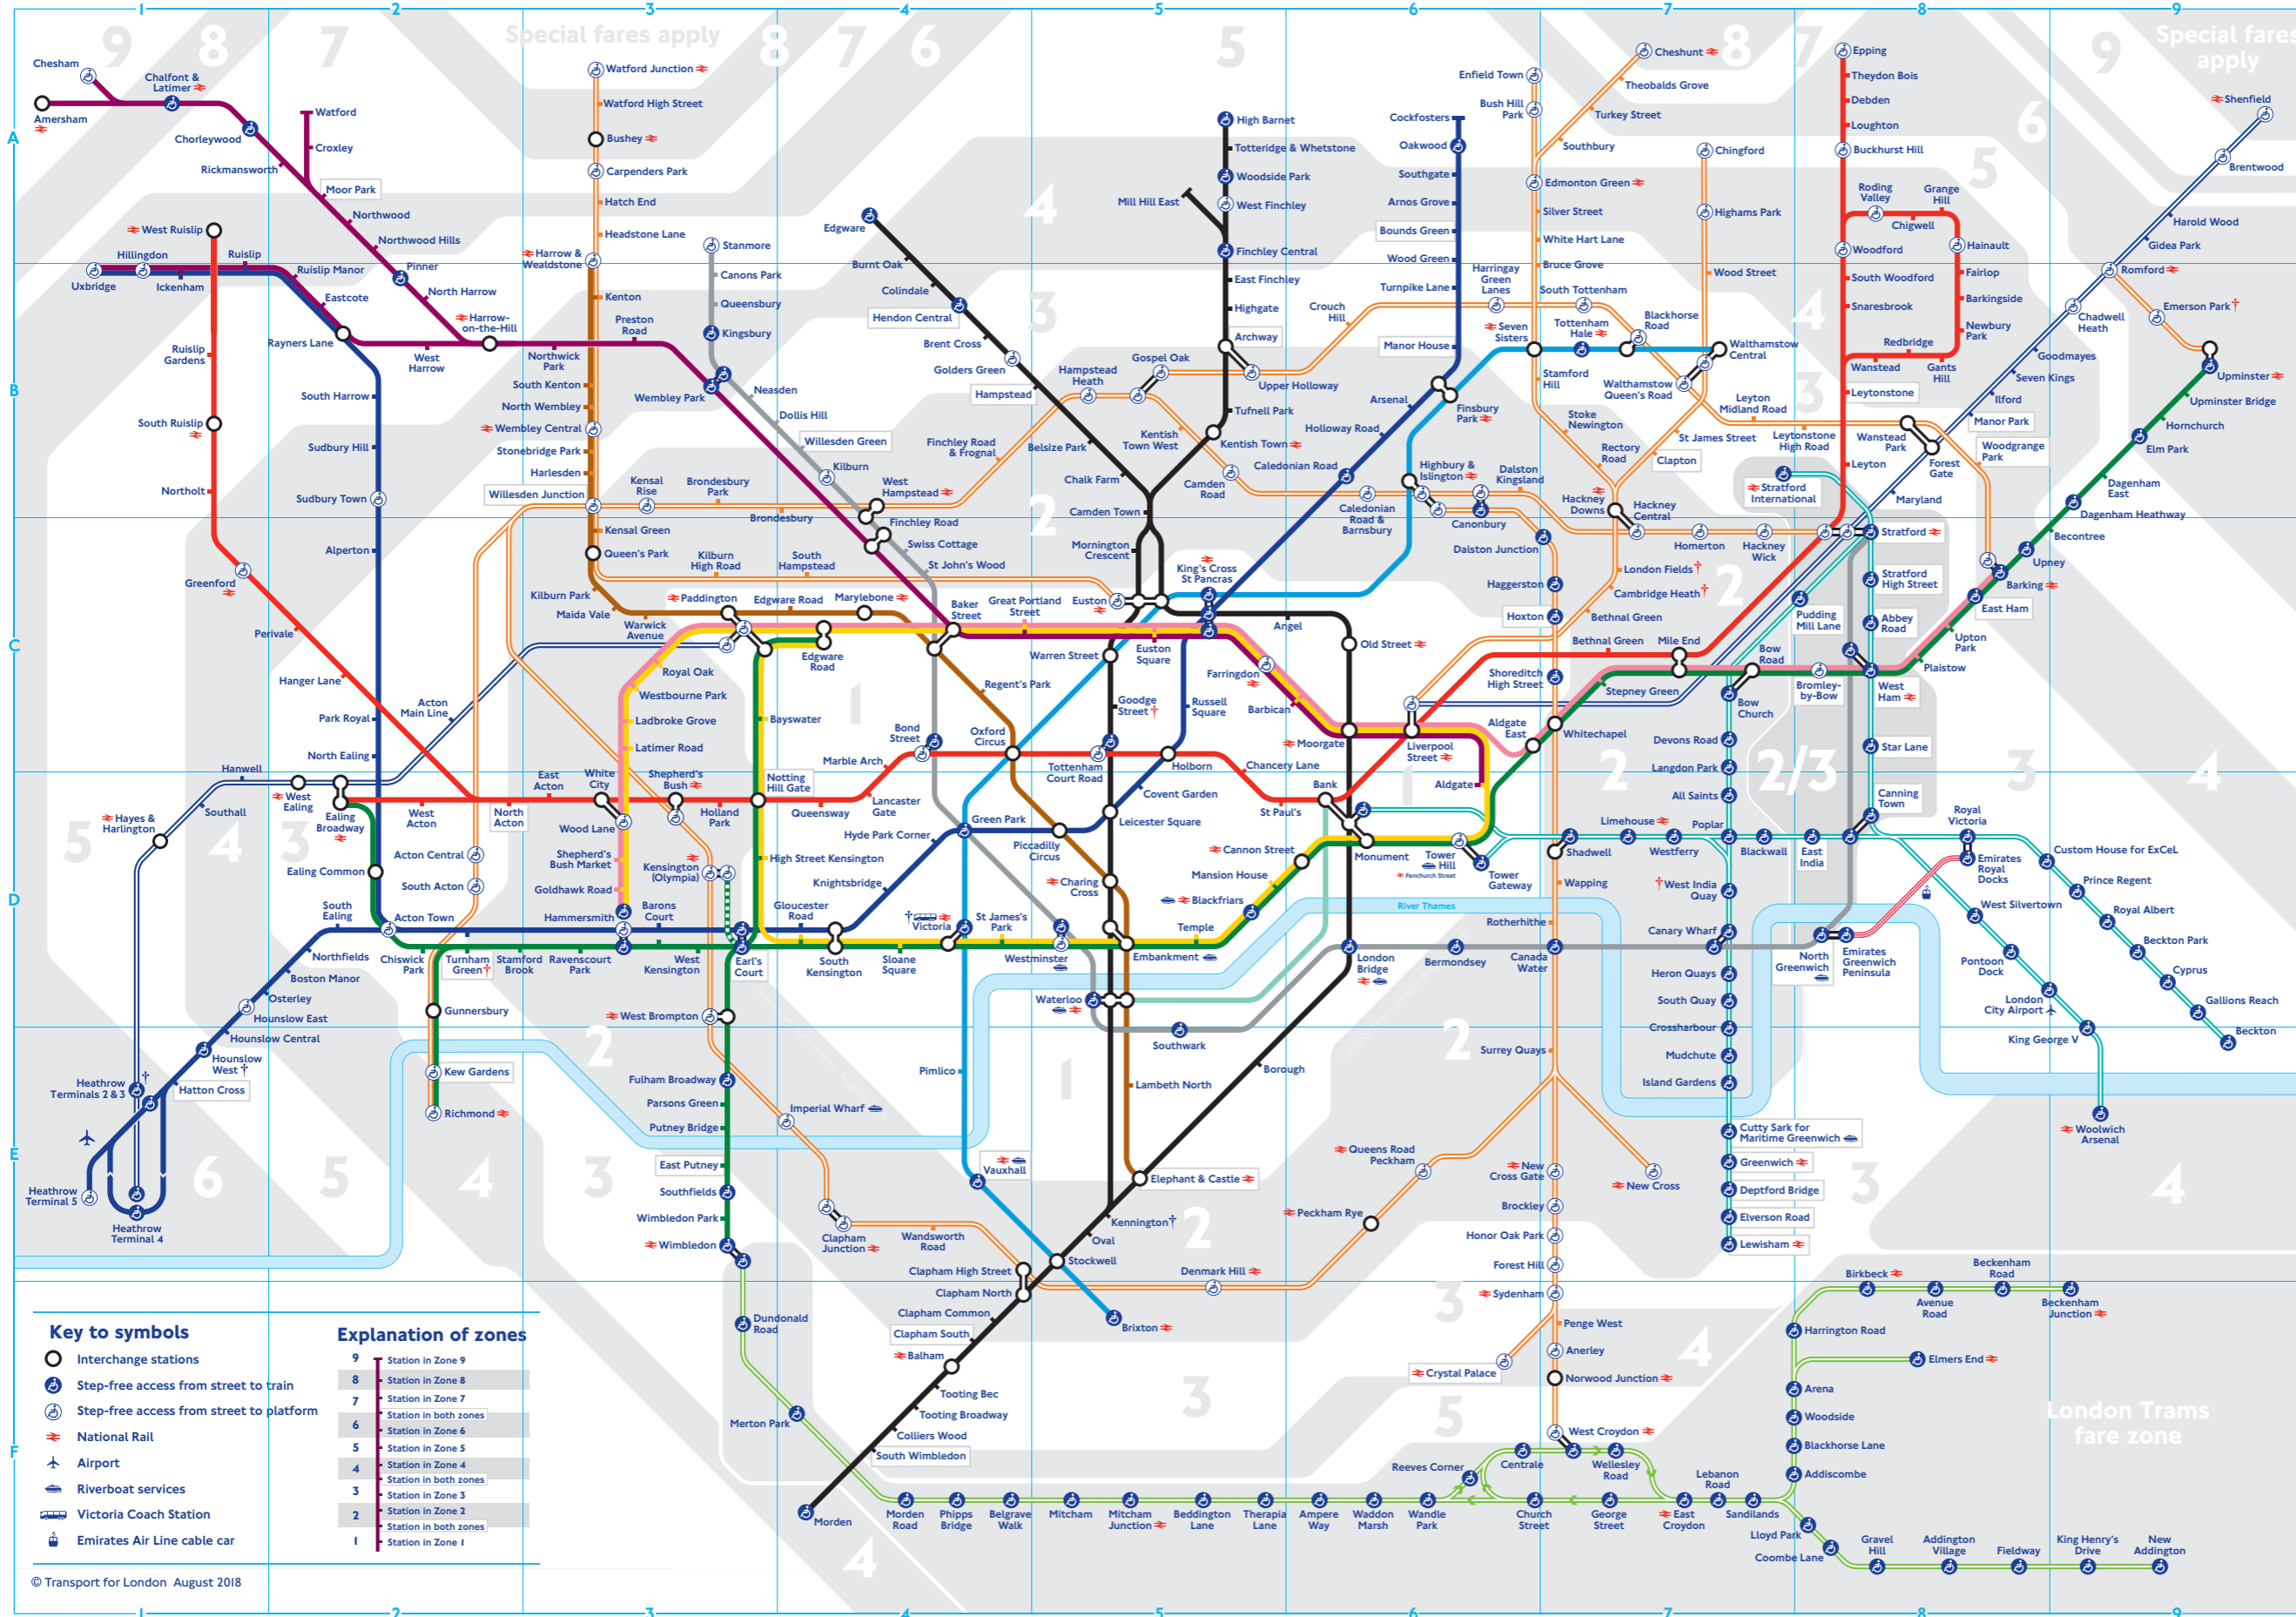

Tube map

Check before you travel

- † Heathrow
TfL Rail customers should change at Terminals 2 & 3 for free rail transfer to Terminal 5.
- † Hounslow West
Step-free access for manual wheelchairs only.
- † Kennington
Bank branch trains will not stop until mid-September.
- † Victoria
Step-free access is via the Cardinal Place entrance.
- † Services or access at these stations are subject to variation. Please search 'TfL stations' for full details.

Key to lines

- Bakerloo
- Central
- Circle
- District
- Hammersmith & City
- Jubilee
- Metropolitan
- Northern
- Piccadilly
- Victoria
- Waterloo & City
- DLR
- Emirates Air Line cable car (special fares apply)
- London Overground
- TfL Rail
- London Trams
- District open weekends and on some public holidays

Key to symbols

- Interchange stations
- Step-free access from street to train
- Step-free access from street to platform
- National Rail
- Airport
- Riverboat services
- Victoria Coach Station
- Emirates Air Line cable car

Explanation of zones

- 9 Station in Zone 9
- 8 Station in Zone 8
- 7 Station in Zone 7
- 6 Station in both zones
- 5 Station in Zone 5
- 4 Station in Zone 4
- 3 Station in both zones
- 2 Station in Zone 2
- 1 Station in both zones